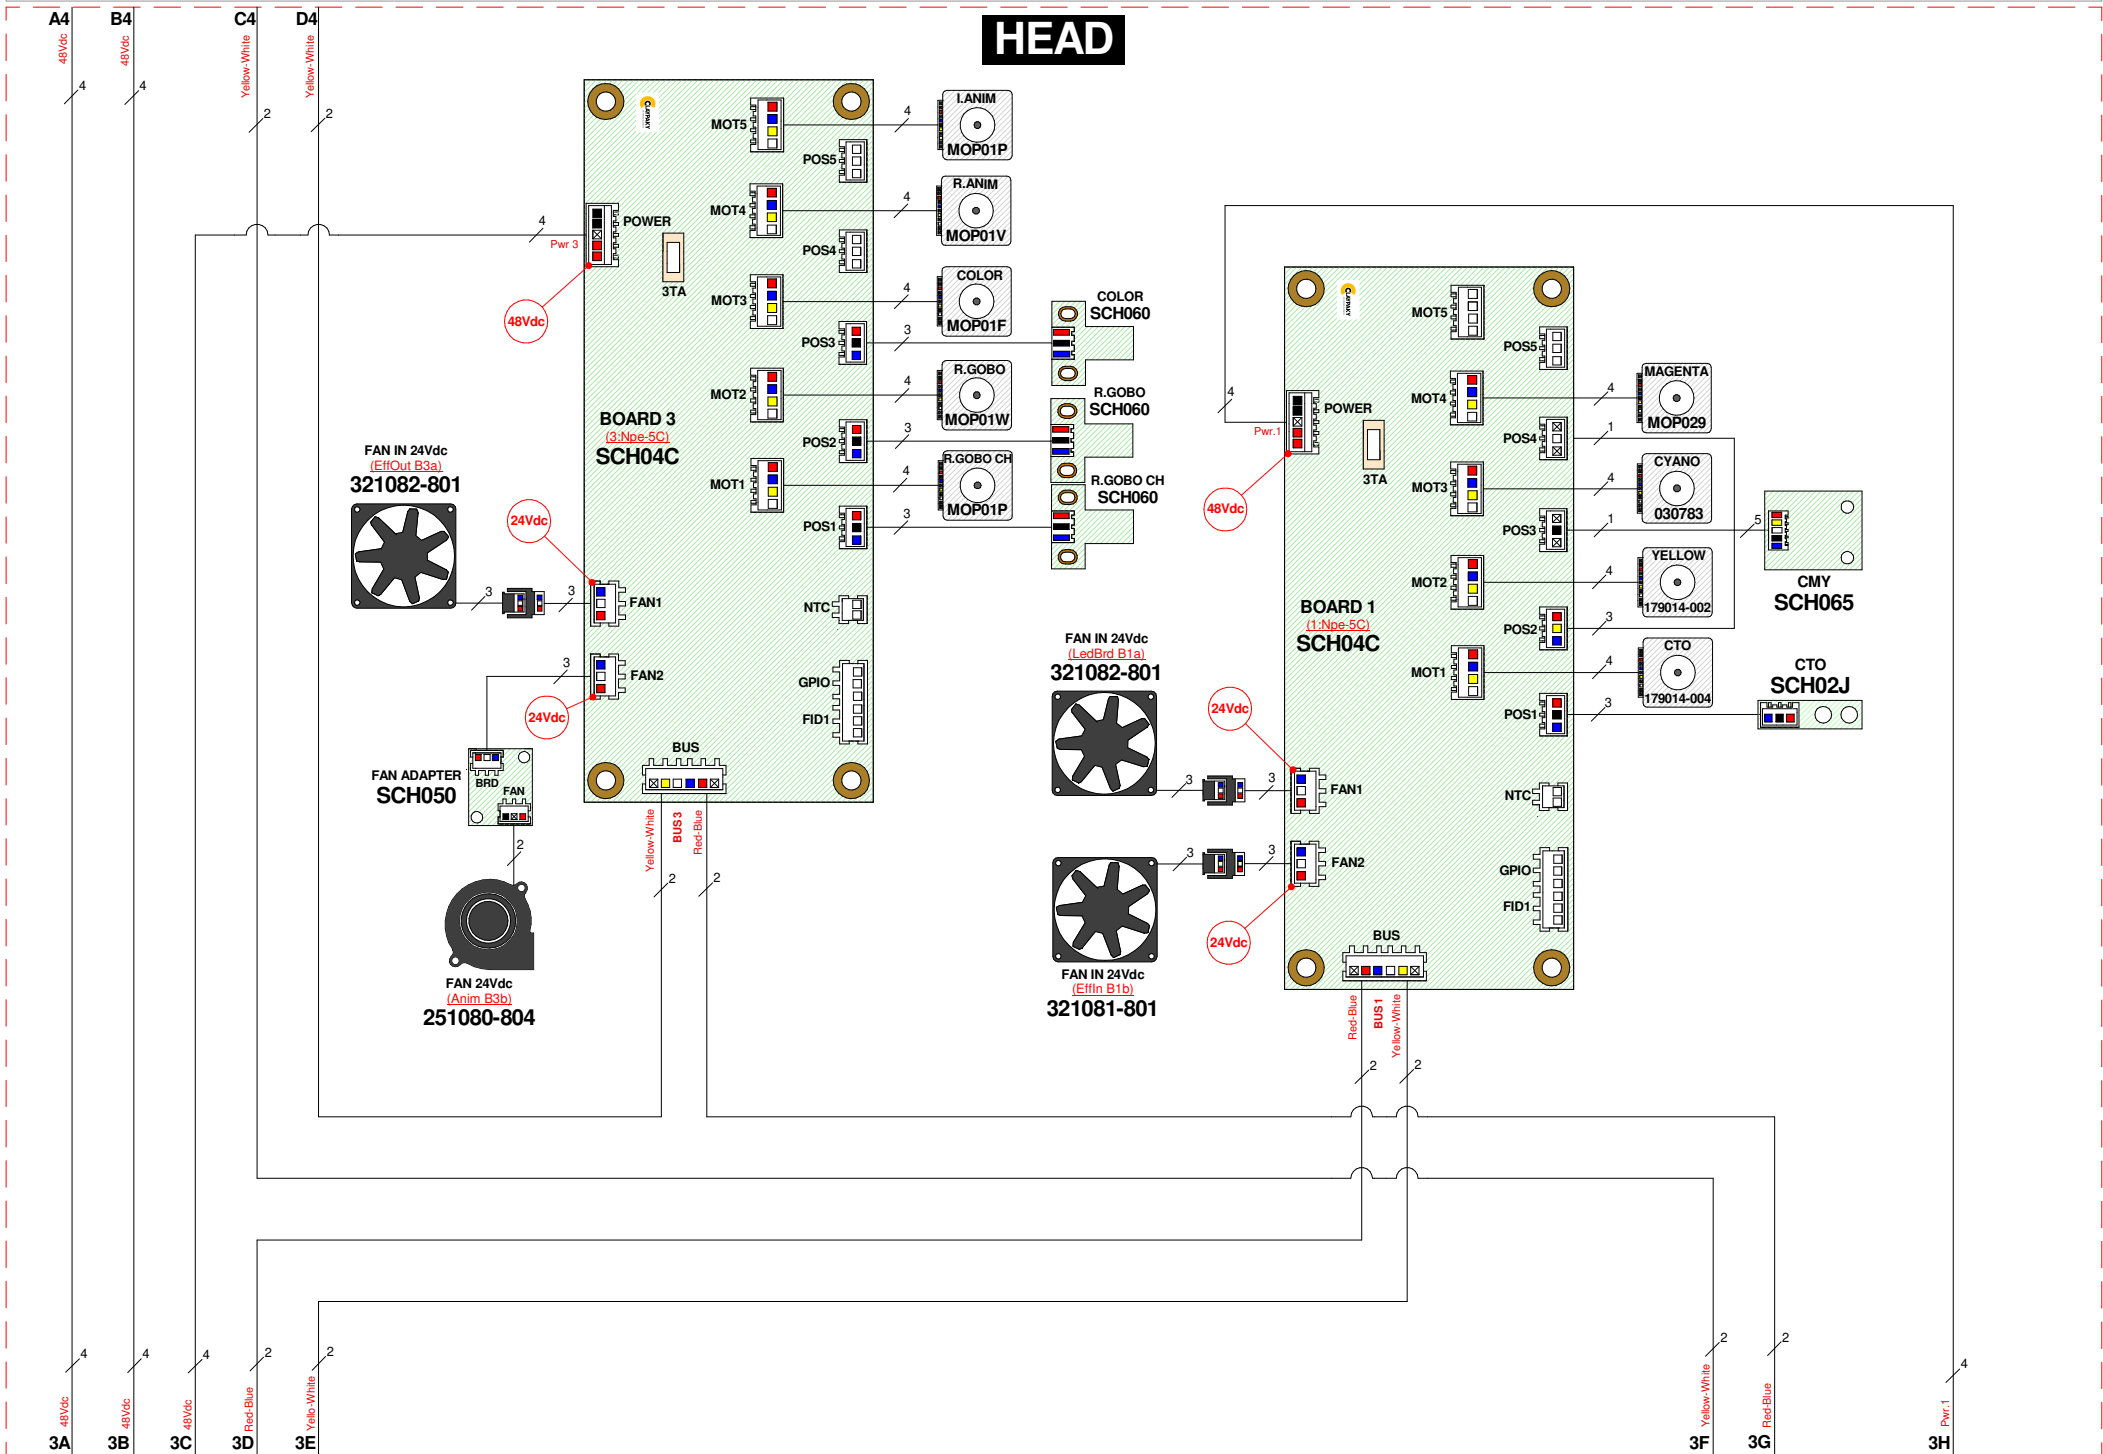

HEAD

HEAD

HEAD

LED MODULE
(8K)
LED010-001
(6K)
LED011-001

YOKE

FAN OUT 24Vdc
(Led B10b)
321083-802

FAN OUT 24Vdc
(Led B10a)
321083-801

1A 55Vdc

1B 55Vdc

1C 48Vdc

1D Led Driver

1F Yellow-White

1G Red-Blue

1H E2 Red-Blue
E3 Yellow-White

BASE