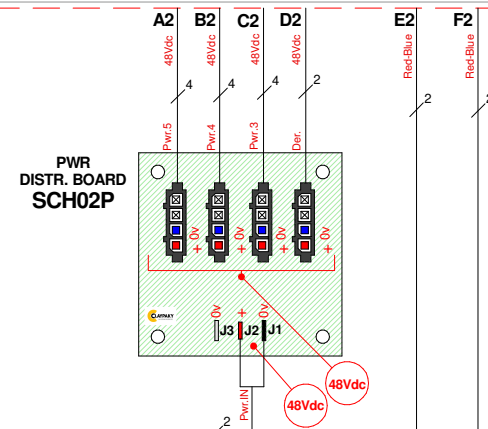

HEAD

HEAD

HEAD

LED MODULE
(8K)
LED010-001
(6K)
LED011-001

YOKE

FAN OUT 24Vdc
(Led B10b)
321083-802

FAN OUT 24Vdc
(Led B10a)
321083-801

1A 55Vdc

1B 55Vdc

1C 48Vdc

1D Led Driver

1F Yellow-White

1G Red-Blue

1H E2 Red-Blue
E3 Yellow-White

BASE