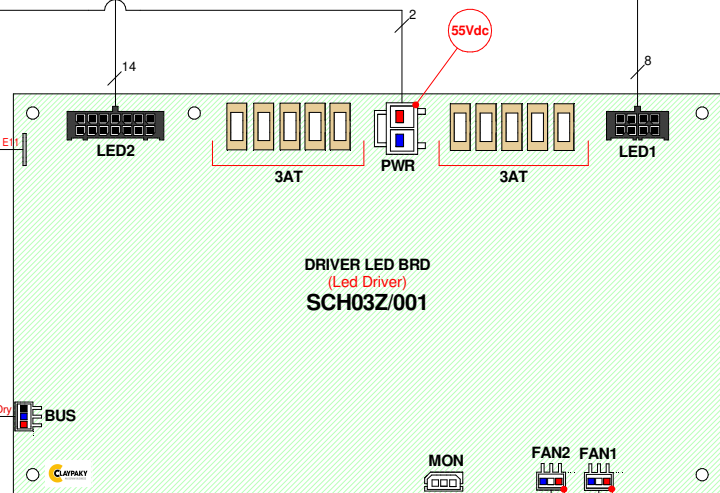

HEAD

HEAD

HEAD

LED MODULE
(8K)
LED010-001
(6K)
LED011-001

YOKE

FAN OUT 24Vdc
(Led B10b)
321083-802

FAN OUT 24Vdc
(Led B10a)
321083-801

1A 55Vdc

1B 55Vdc

1C 48Vdc

1D Led Driver

1F Yellow-White

1G Red-Blue

1H E2 Red-Blue
E3 Yellow-White

BASE