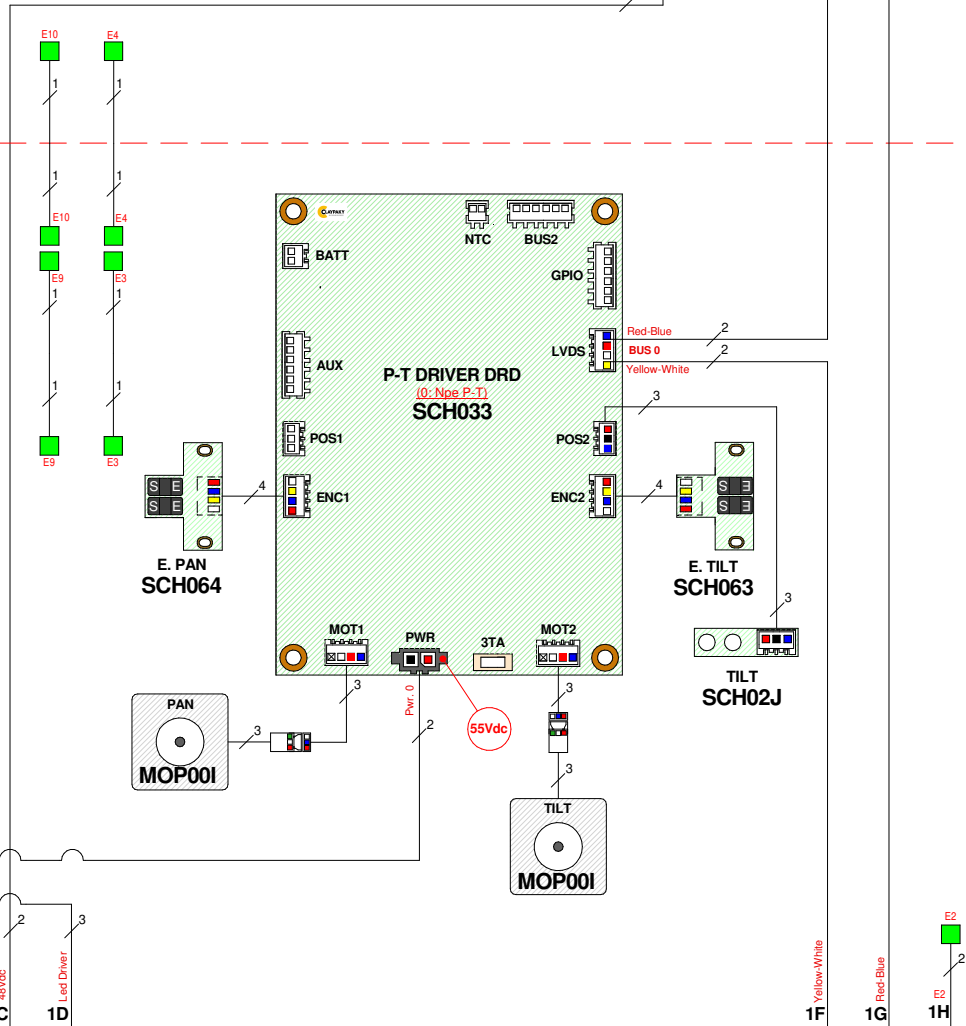

HEAD

HEAD

HEAD

LED MODULE
(8K)
LED010-001
(6K)
LED011-001

YOKE

FAN OUT 24Vdc
(Led B10b)
321083-802

FAN OUT 24Vdc
(Led B10a)
321083-801

1A 55Vdc

1B 55Vdc

1C 48Vdc

1D Led Driver

1F Yellow-White

1G Red-Blue

1H E2 Red-Blue
E3 Yellow-White

BASE