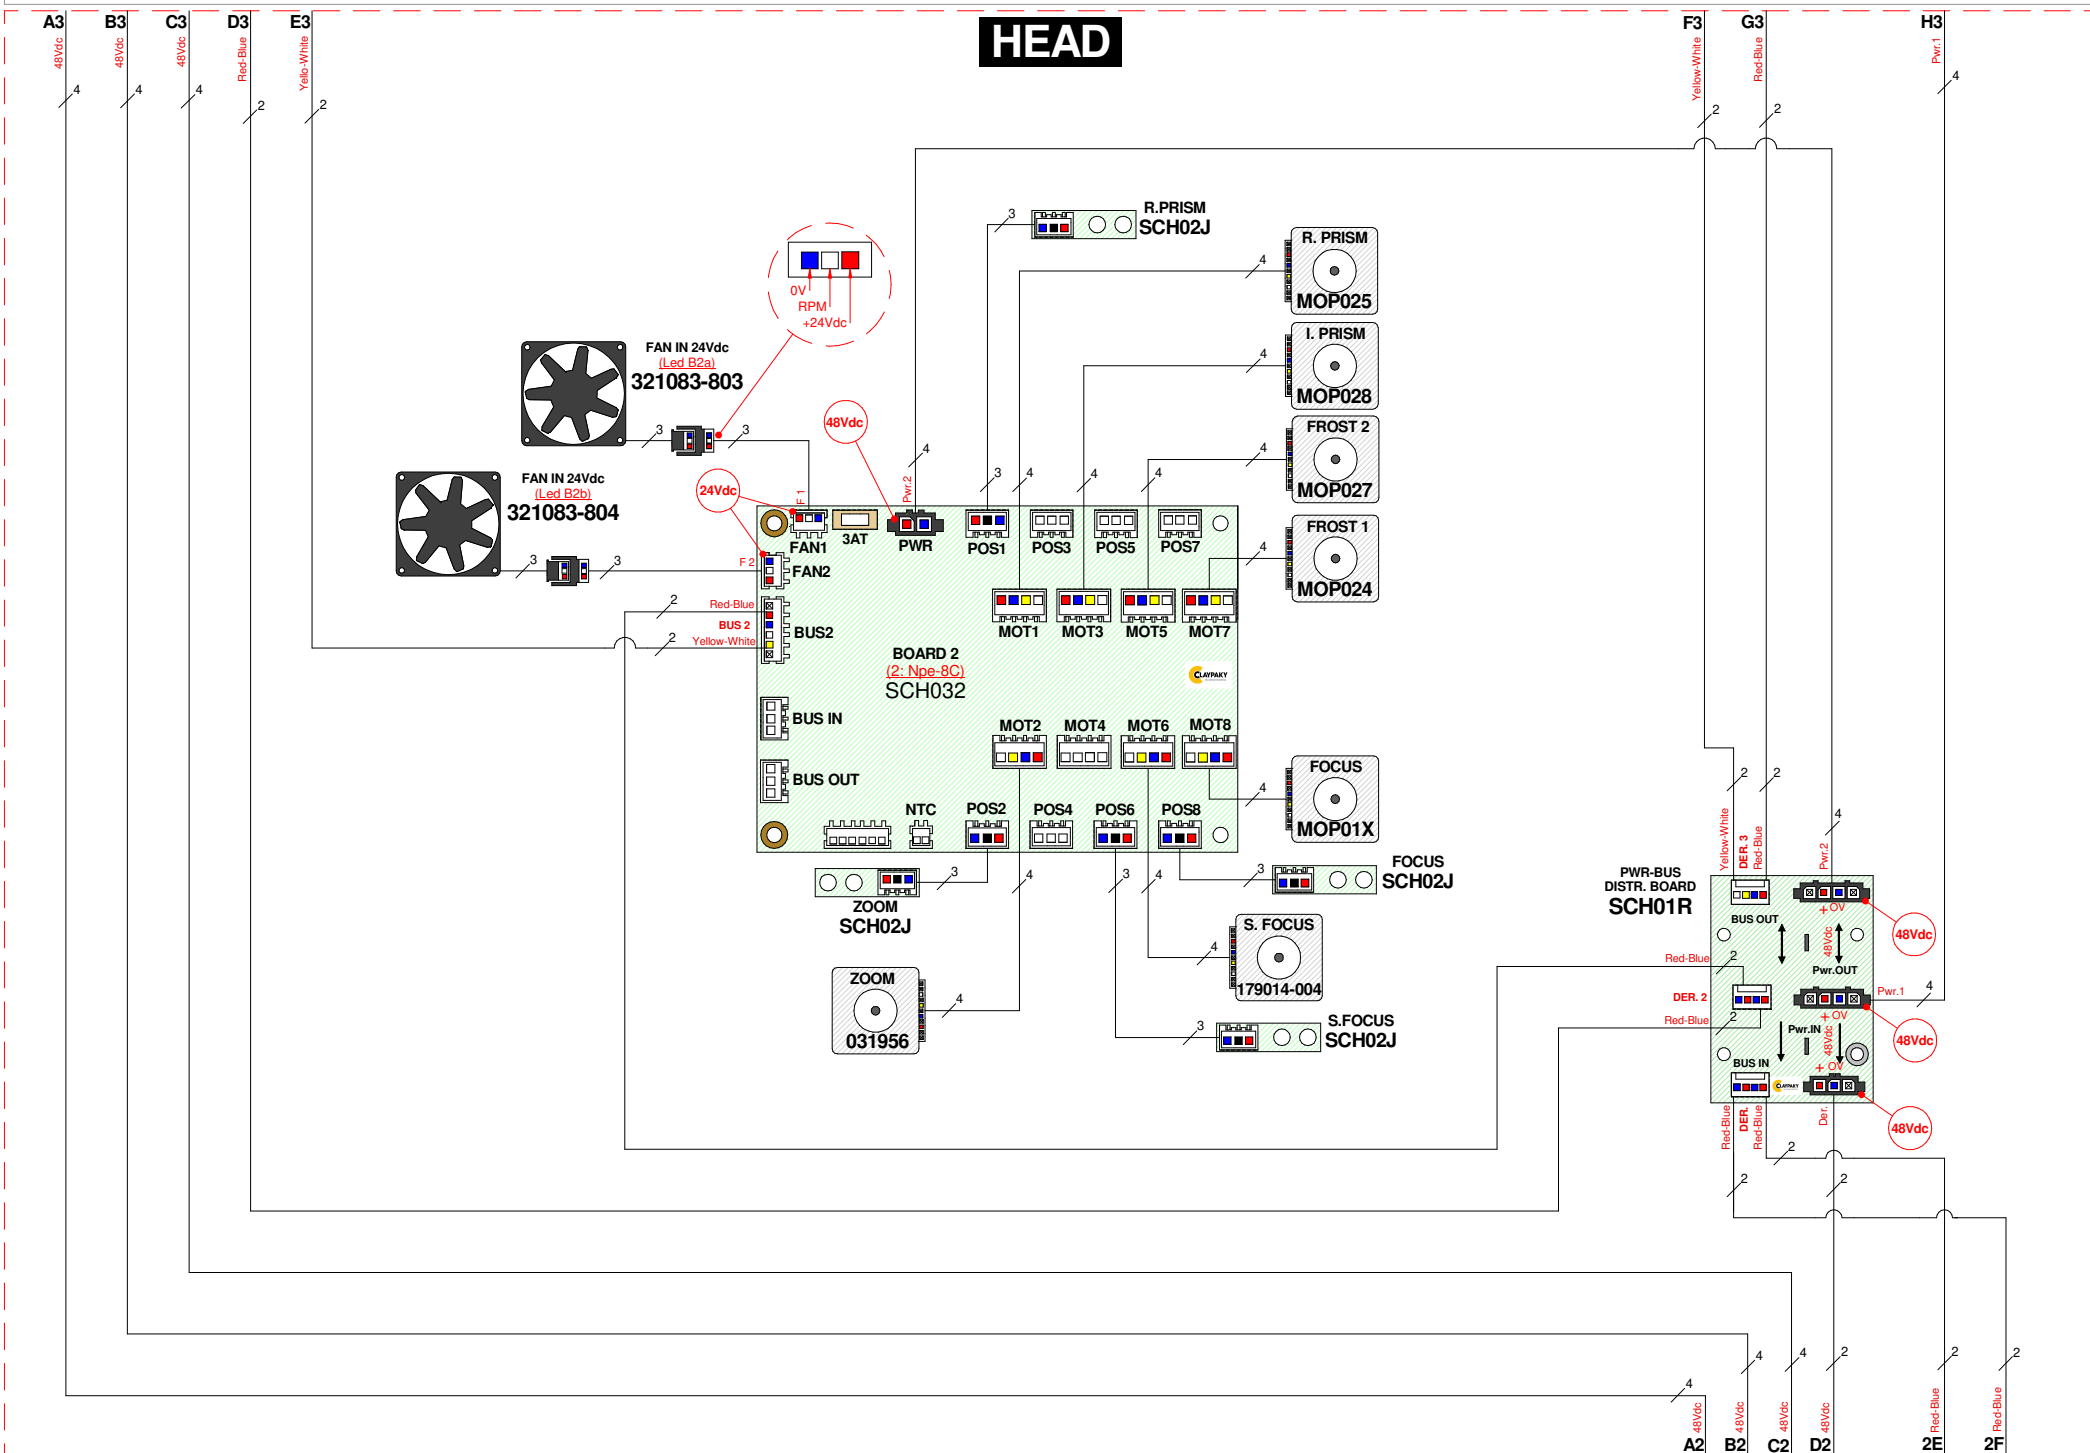

HEAD

HEAD

HEAD

LED MODULE
(8K)
LED010-001
(6K)
LED011-001

YOKE

FAN OUT 24Vdc
(Led B10b)
321083-802

FAN OUT 24Vdc
(Led B10a)
321083-801

1A 55Vdc

1B 55Vdc

1C 48Vdc

1D Led Driver

1F Yellow-White

1G Red-Blue

1H E2 Red-Blue
E3 Yellow-White

BASE