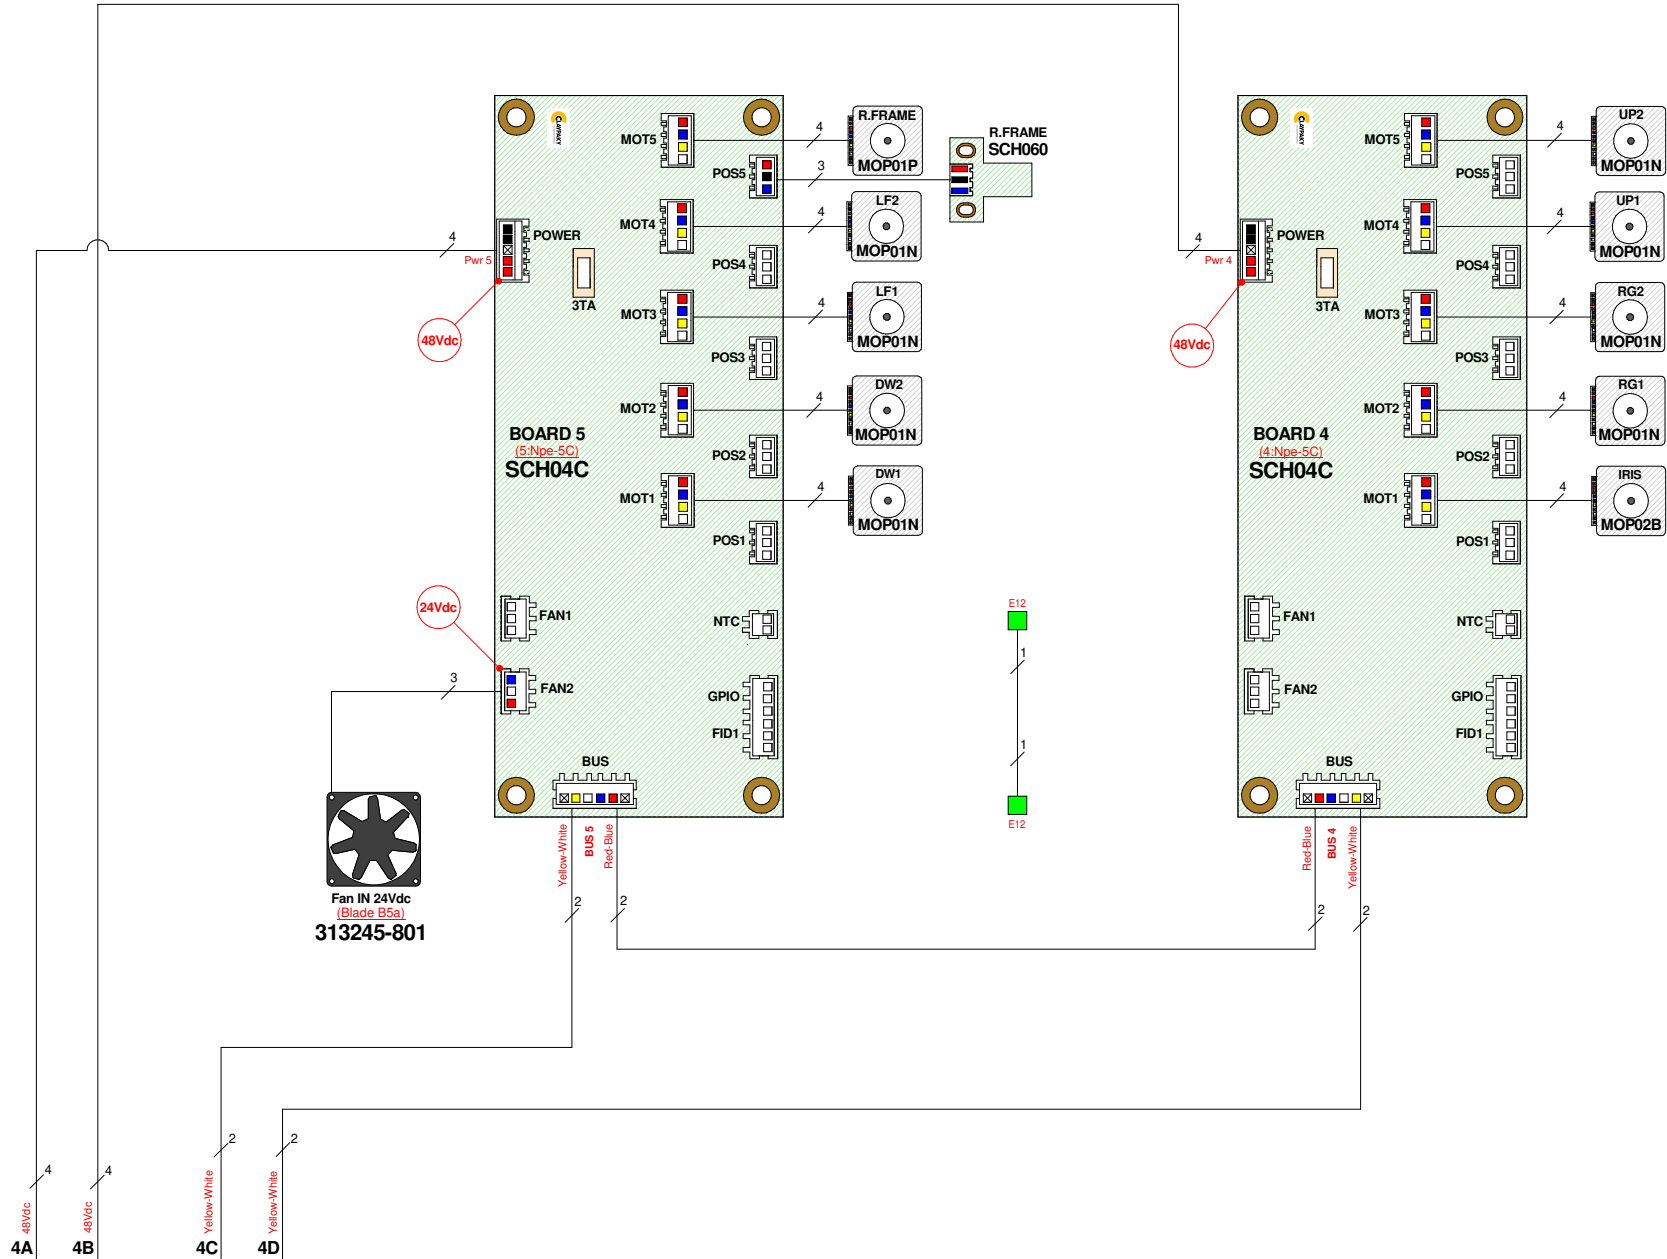

HEAD

HEAD

HEAD

LED MODULE
(8K)
LED010-001
(6K)
LED011-001

YOKE

FAN OUT 24Vdc
(Led B10b)
321083-802

FAN OUT 24Vdc
(Led B10a)
321083-801

1A 55Vdc

1B 55Vdc

1C 48Vdc

1D Led Driver

1F Yellow-White

1G Red-Blue

1H E2 Red-Blue
E3 Yellow-White

BASE